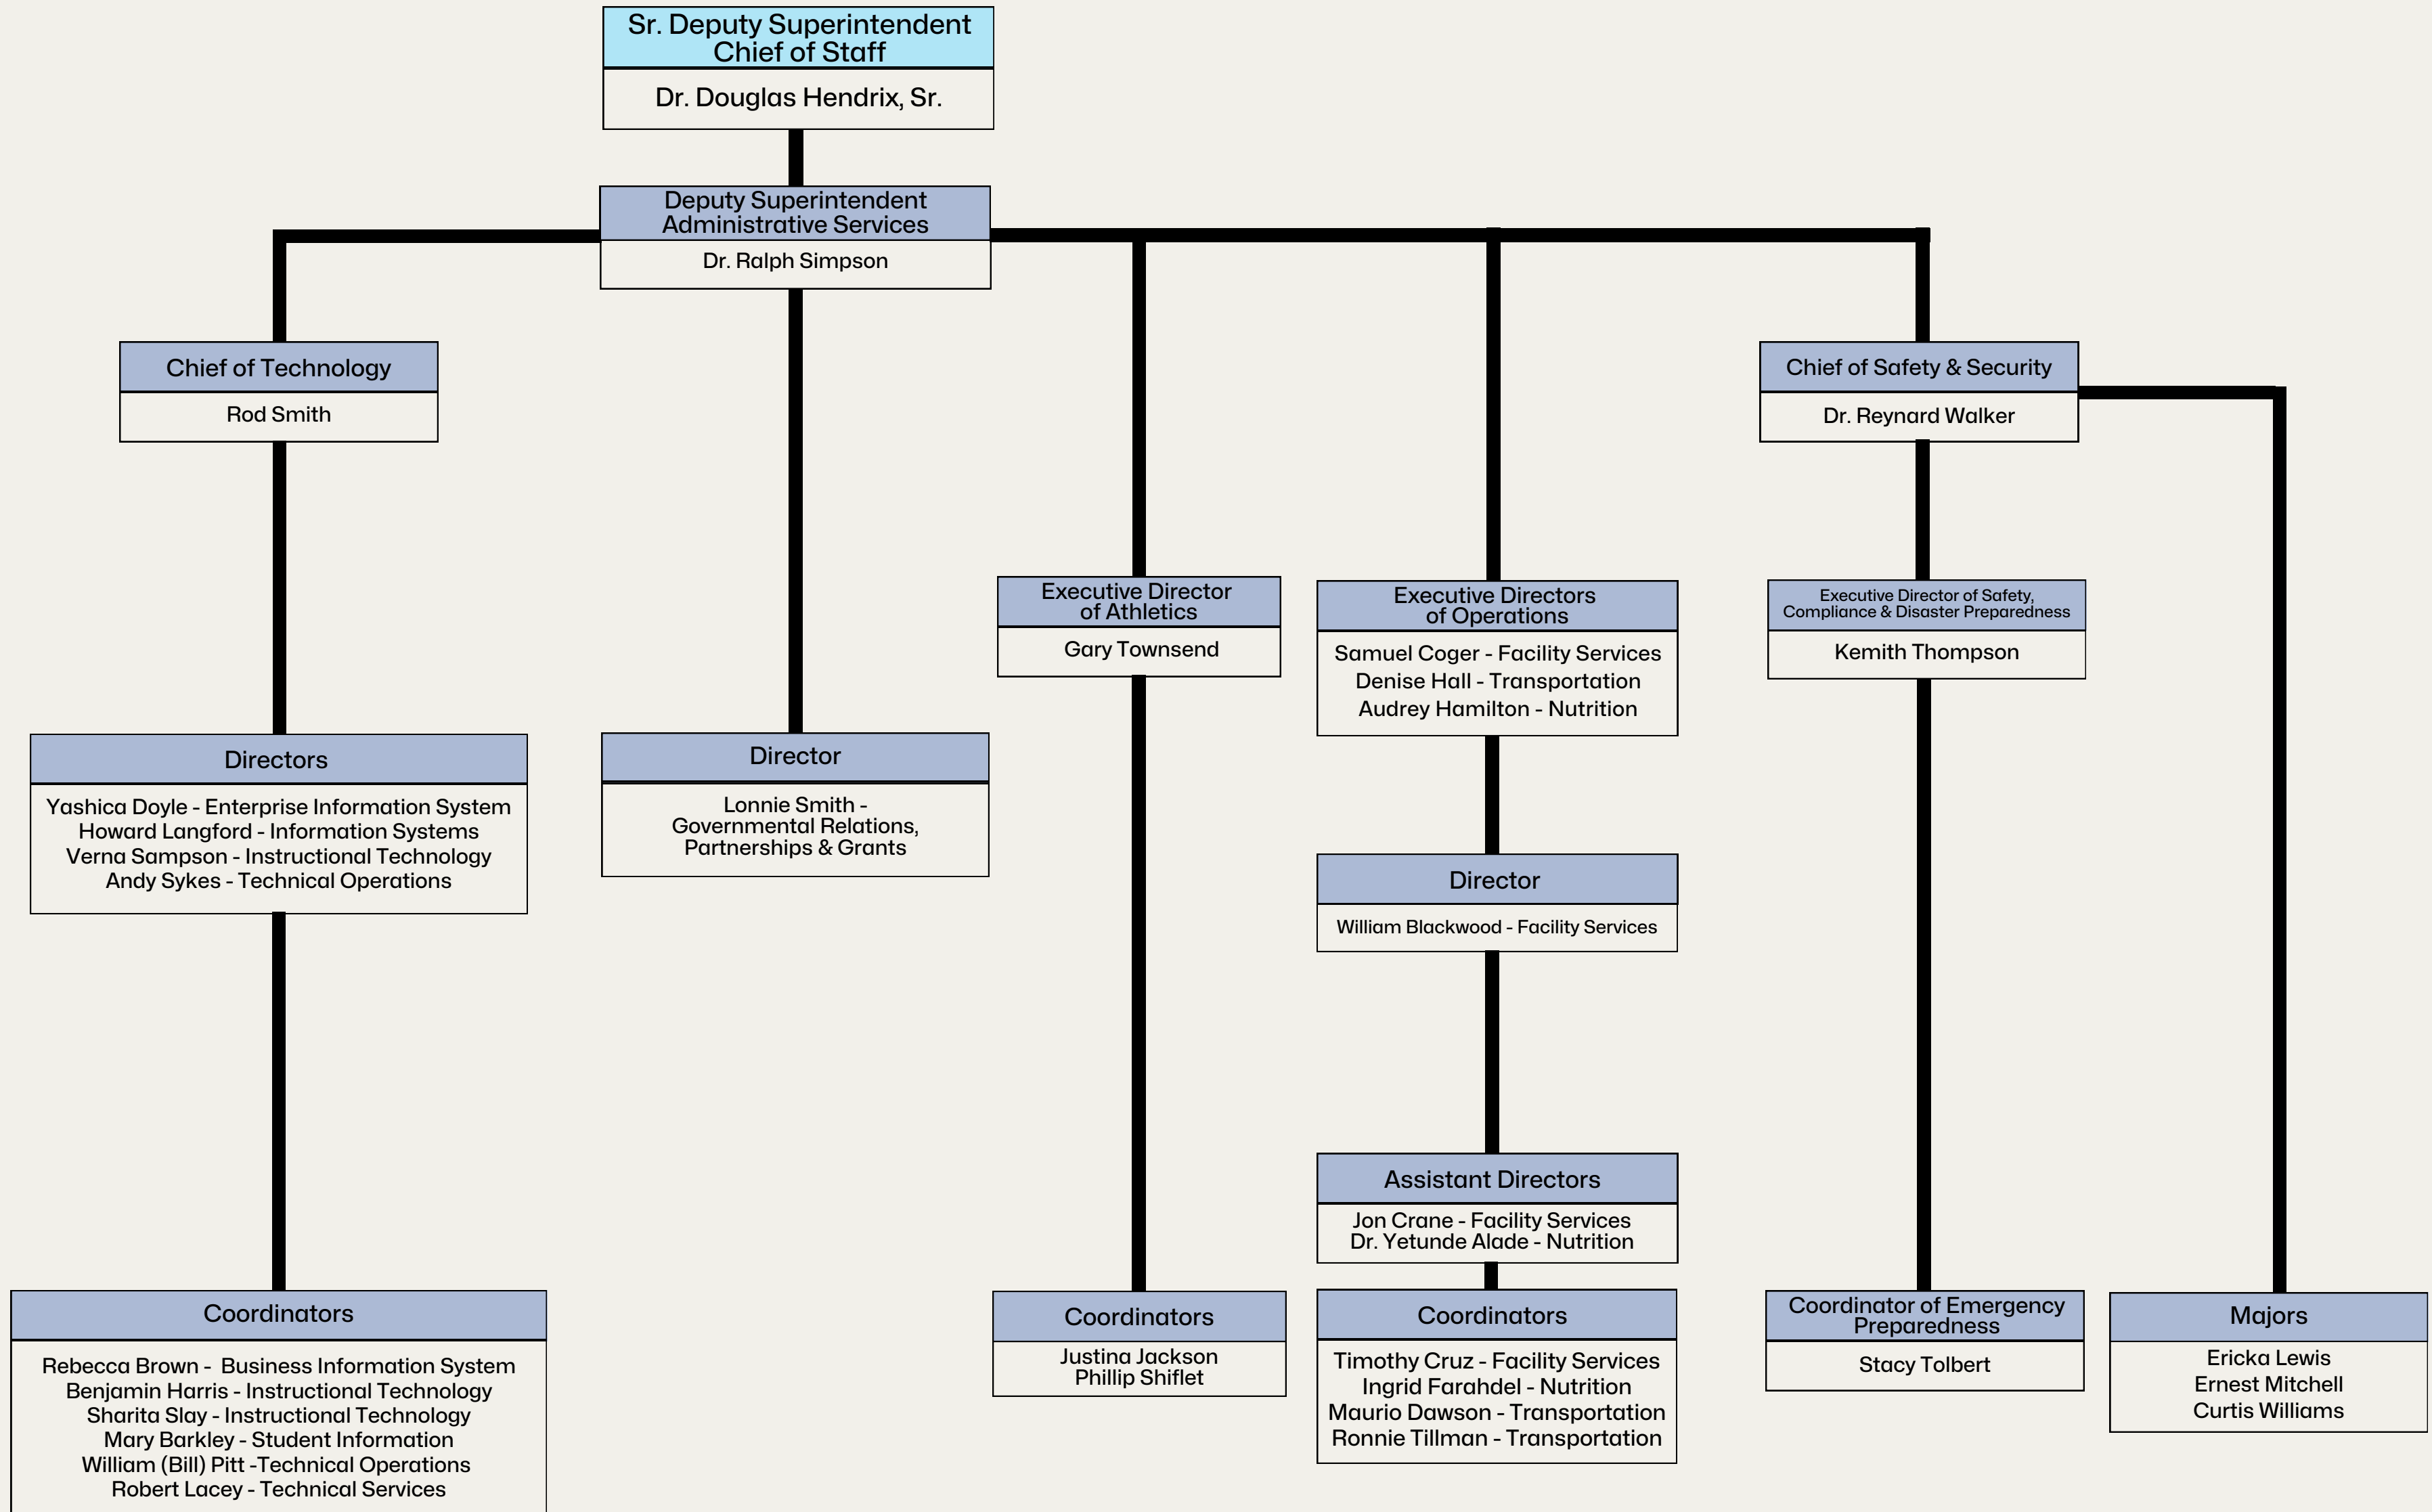

+ = Indicates an acting appointment

^^ = Indicates an indirect reporting structure to the Office of the Superintendent

+ = Indicates an acting appointment

^^ = Indicates an indirect reporting structure to the Office of the Superintendent

Organizational Chart

+ = Indicates an acting appointment

^^ = Indicates an indirect reporting structure to the Office of the Superintendent

+ = Indicates an acting appointment

^^ = Indicates an indirect reporting structure to the Office of the Superintendent

+ = Indicates an acting appointment

^^ = Indicates an indirect reporting structure to the Office of the Superintendent

Organizational Chart

+ = Indicates an acting appointment

^^ = Indicates an indirect reporting structure to the Office of the Superintendent