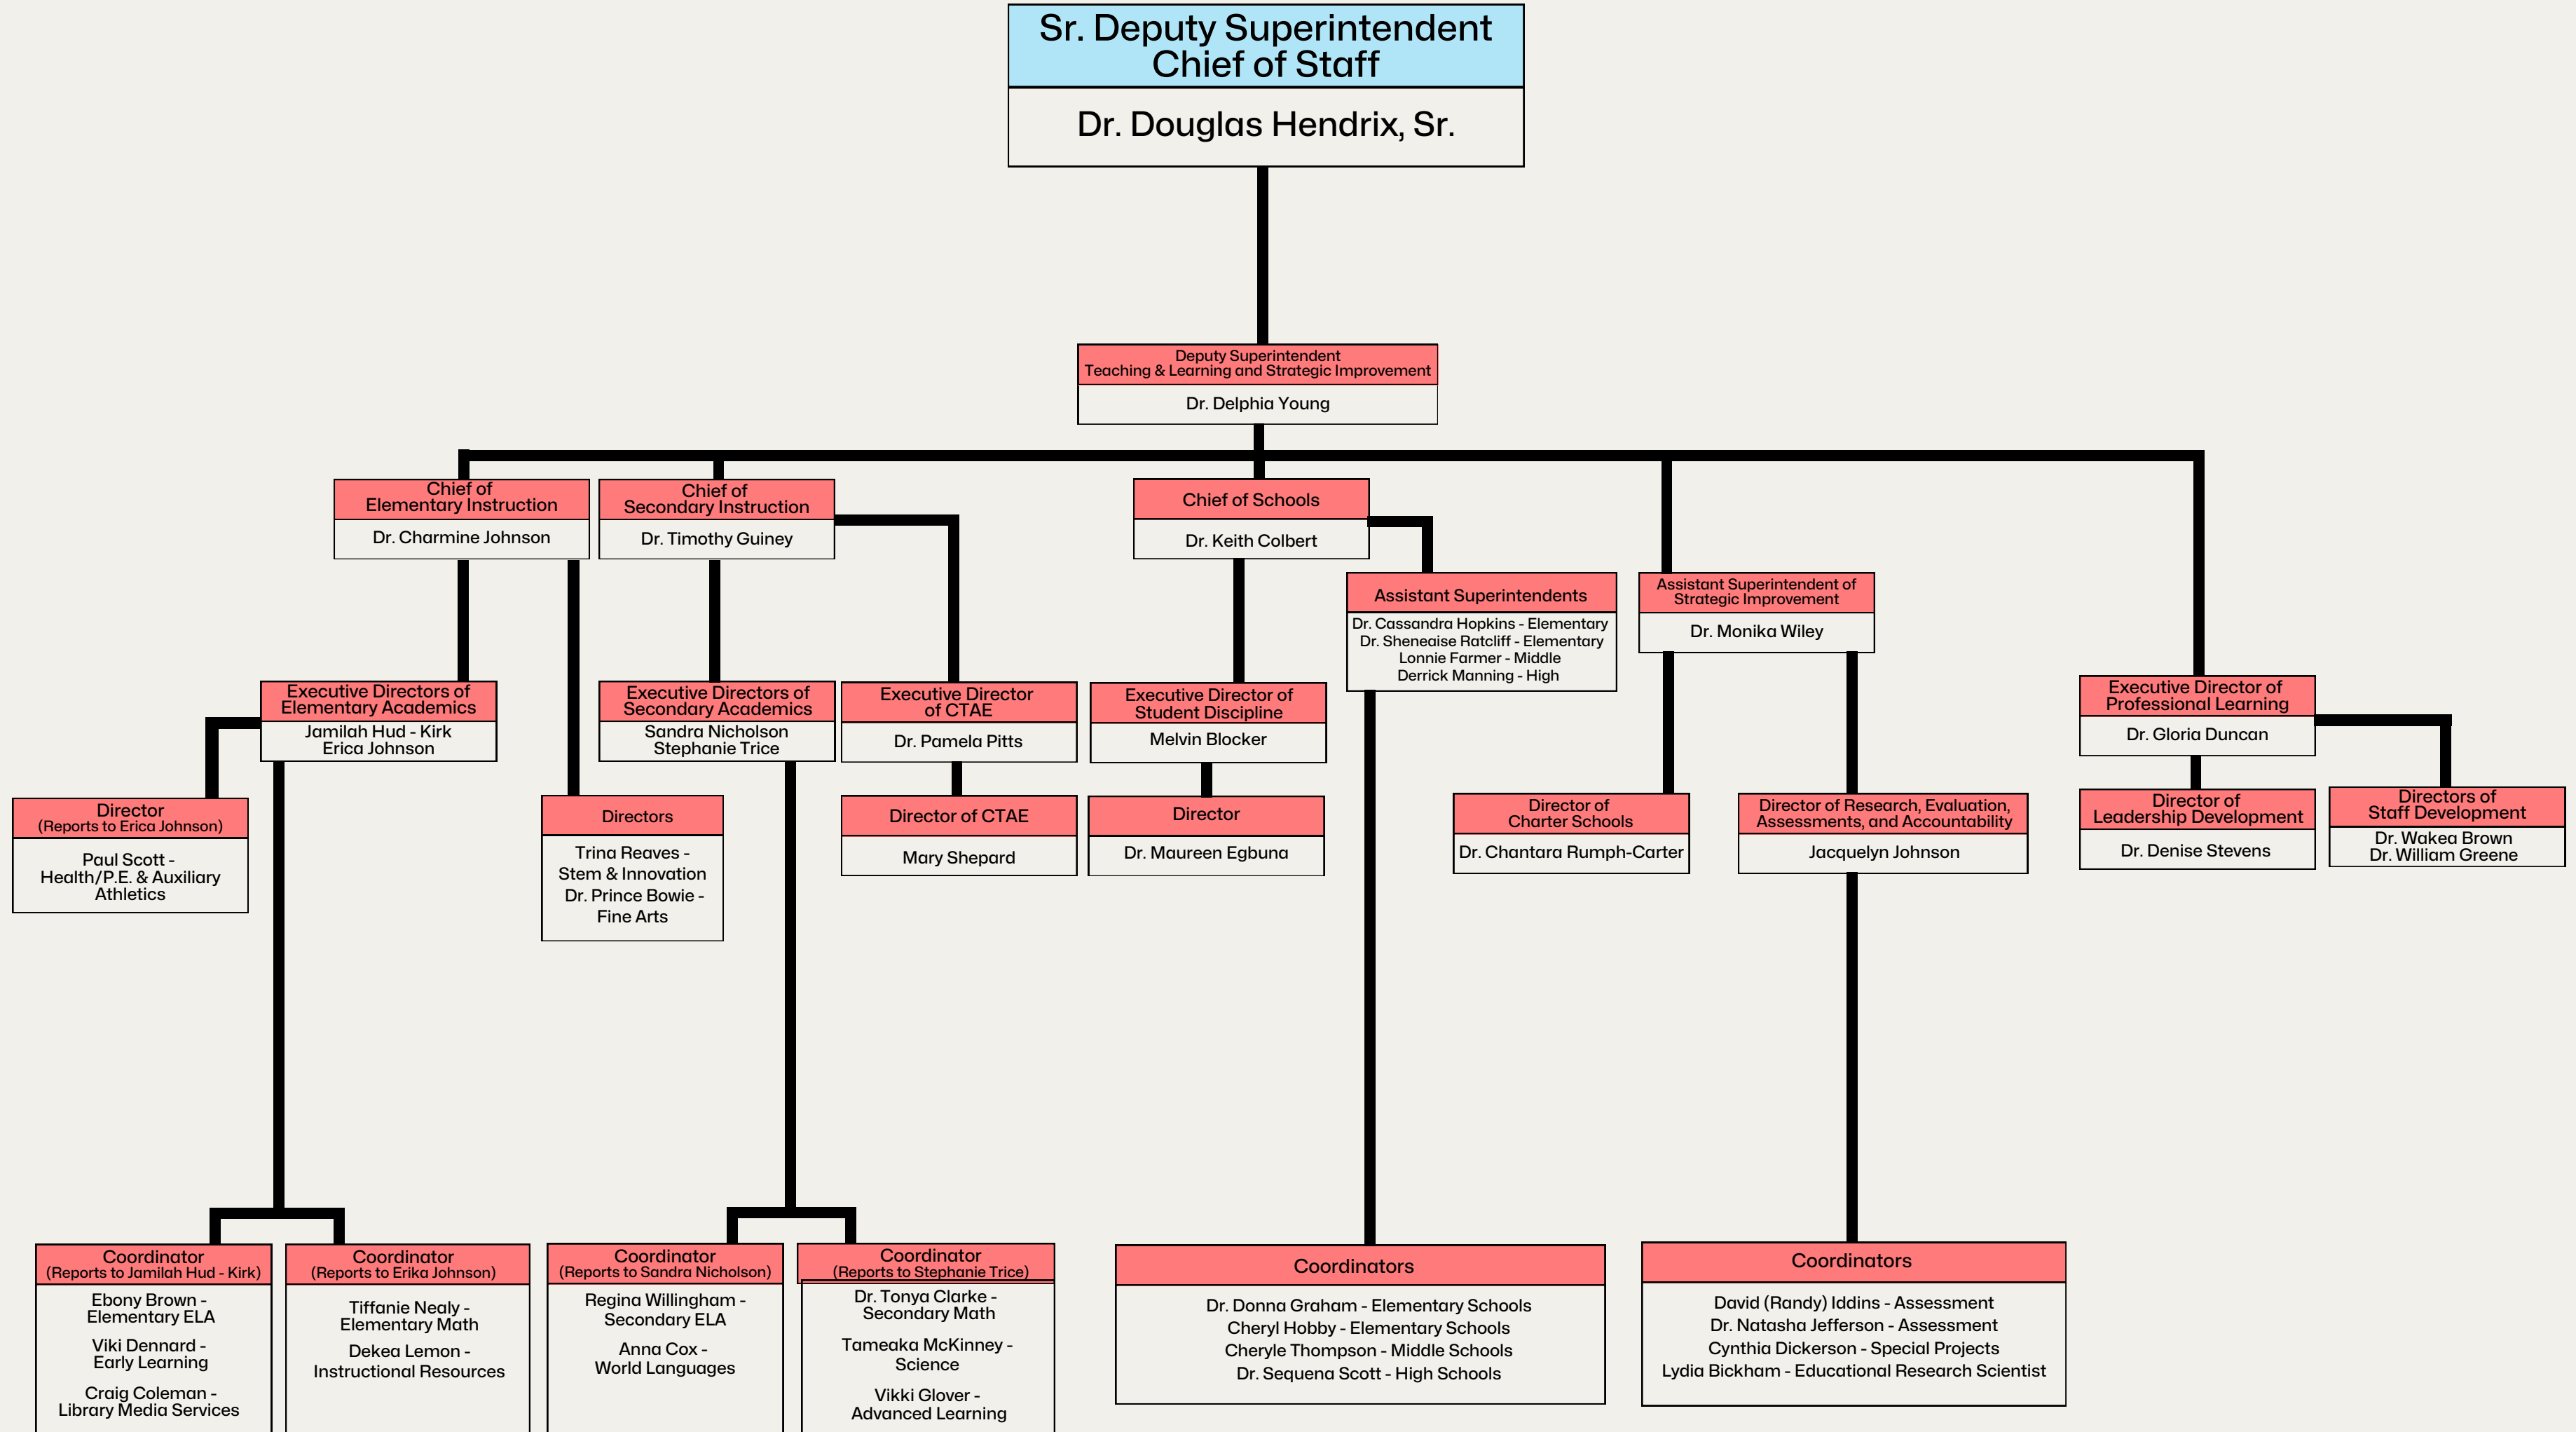

+ = Indicates an acting appointment

^^ = Indicates an indirect reporting structure to the Office of the Superintendent

+ = Indicates an acting appointment

^^ = Indicates an indirect reporting structure to the Office of the Superintendent

Organizational Chart

+ = Indicates an acting appointment

^^ = Indicates an indirect reporting structure to the Office of the Superintendent

+ = Indicates an acting appointment

^^ = Indicates an indirect reporting structure to the Office of the Superintendent

+ = Indicates an acting appointment

^^ = Indicates an indirect reporting structure to the Office of the Superintendent

Organizational Chart

+ = Indicates an acting appointment

^^ = Indicates an indirect reporting structure to the Office of the Superintendent